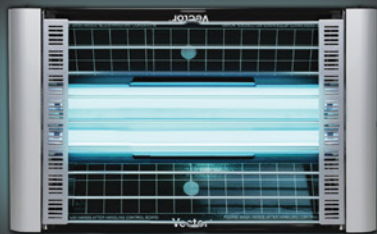

Vector[®]
BY CATCHMASTER™

THE *LIGHT* AT THE END OF YOUR FLY PROBLEM

Sanitary &
Non-Toxic

Shatterproof
Bulbs

Industrial-Grade
Aluminum

VECTOR PLASMA GRILL
OUR HIGHEST CATCH MODEL!

VECTOR PLASMA ONE
Narrow profile for maximum placement options
ideal for front the house usage

VECTOR PLASMA SCREENED
OUR MOST PREFERRED!
Dual glue boards for maximum catch area
Screened cover for discreet placement

VECTOR 15
Lightweight and discreet,
easy to install and service

VECTOR 30
Sleek design utilizing industrial
grade aluminum
*Available in Black and White