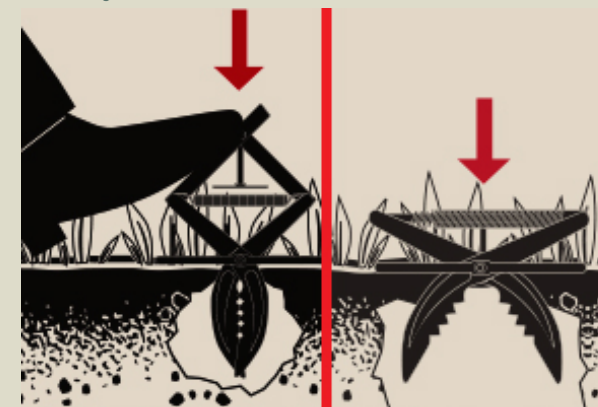

SAVAGE™ MOLE TRAP

The Savage Pro-Strength Easy-Set Mole Snap Trap boasts reinforced jaws for enhanced catching efficacy and easy setup. It is ideal for lawns and grassy areas thanks to its heavy-duty, weatherproof design that requires no bait. Designed for effective mole control, its intelligent design is durable and meant for long-term reuse.

- Bait not included or required
- Reusable
- Easy to set
- Heavy duty design and weatherproof finish
- For outdoor use only
- Instant-Kill

Effective Against: Moles