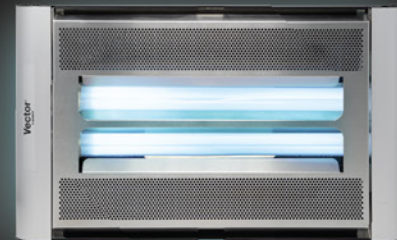

Vector[®]
BY CATCHMASTER™

THE *LIGHT* AT THE END OF YOUR FLY PROBLEM

Sanitary &
Non-Toxic

Shatterproof
Bulbs

Industrial-Grade
Aluminum

VECTOR PLASMA GRILL
OUR HIGHEST CATCH MODEL!

VECTOR PLASMA ONE
Narrow profile for maximum placement options
ideal for front the house usage